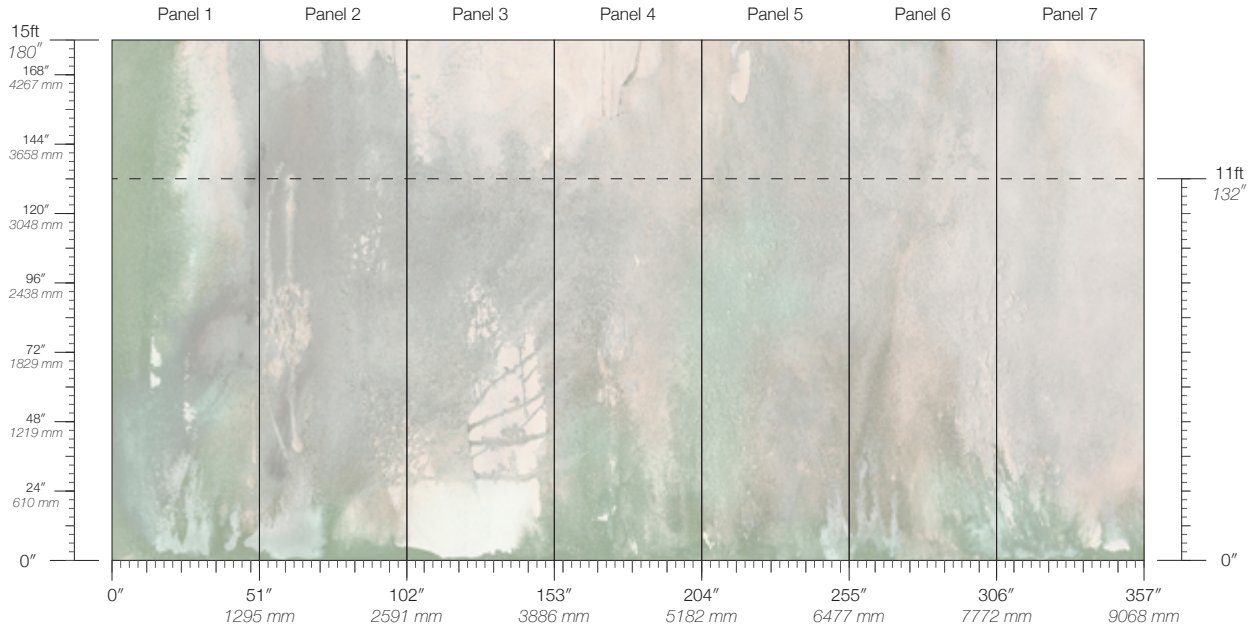

Oceania Cove

Suitable for residential and commercial projects

COLOR
Cove

STOCK
Made to order

REPEAT
Non-repeating

CONTACT
sales@calicowallpaper.com
+1 718 243 1705
57 Lispenard Street
New York, NY 10013 USA

ITEM
2801

MINIMUM
1 panel

LEAD TIME
4 weeks to print

CONTENT
Type II Vinyl

MAINTENANCE
Water-based cleanser

ORIGIN
USA

DISCLAIMER
Panel maps represent mural artwork only. Reference the physical sample for color and texture.

PANEL WIDTH
51" / 1295 mm trimmed

FLAMMABILITY
ASTM E84 Adhered Class A

DETAILS
Custom options available

PANEL HEIGHT
132" / 3353 mm standard
180" / 4572 mm standard

ENVIRONMENTAL
Recycled Content, Phthalate Free
Low VOC, HPD Available

PRICE
Available upon request